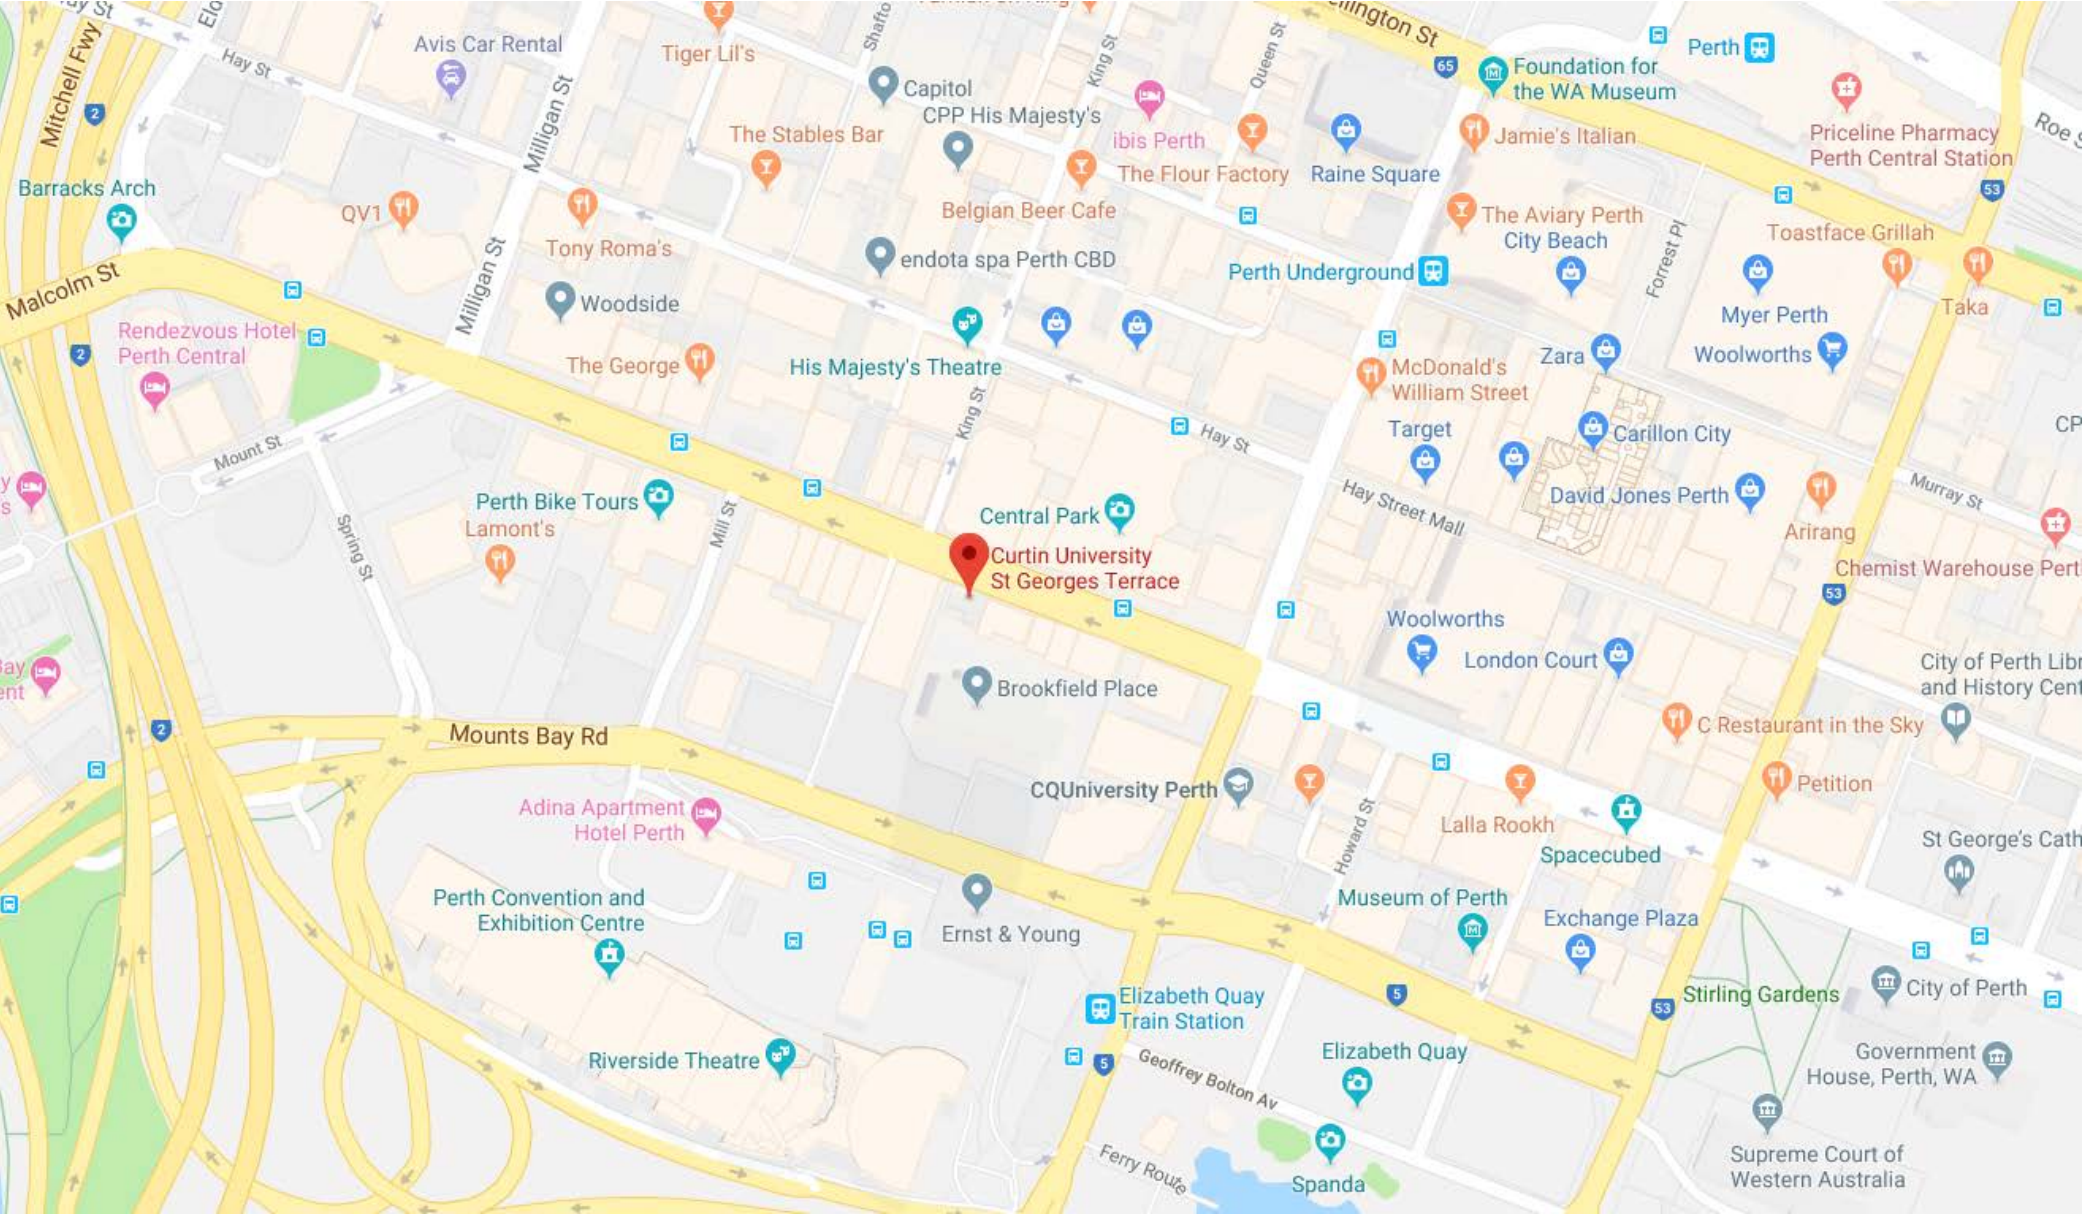

4th Annual Meeting of the
Australia-China Centre for Air Quality Science and Management
Venue Information

Address

Curtin University St George's Terrace
139 St George's Terrace,
Perth (Central Business District),
Western Australia

Location

Access to the venue for meetings and events is via either the South Transept in the Brookfield Place Precinct. This entrance is wheelchair friendly. Or the North Transept from St Georges Terrace.

Public Transport

The venue is a 10-minute walk from the Elizabeth Quay Train Station. Information on bus and train routes and timetables can be found on the Transperth website <http://www.transperth.wa.gov.au/>

Map

Please see the following pages.

Map – Curtin University St George's Terrace

Map – Curtin University St George's Terrace (closer view)